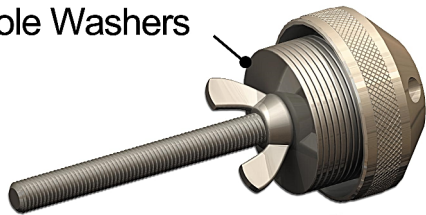

FINE TUNE | YOUR AIM

Only 4.5" Long

The worlds most adjustable weight system

Adjustable from 6.8oz - 22oz

Weight Configurations

Empty Weight = 6.8oz

From 7oz - 11oz

Small Hole Washers

11oz OR More

Big Hole Washers

13 x Washer Type 2 = 11oz Final Weight

UP to 22oz

Small Hole Washers

Big Hole Washers

Small Hole Washer

3 washers = 1oz