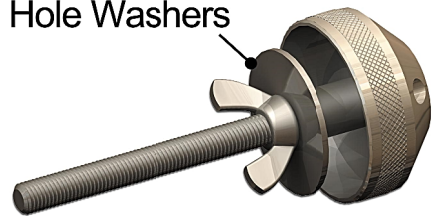

FINE TUNE | YOUR AIM

Only 4.5" Long

The worlds most adjustable weight system

Adjustable from 6.8oz - 22oz

Weight Configurations

Empty Weight = 6.8oz

From 7oz - 11oz

Small Hole Washers

11oz OR More

Big Hole Washers

13 x Washer Type 2 = 11oz Final Weight

UP to 22oz

Small Hole Washers

Big Hole Washers

Small Hole Washer

3 washers = 1oz