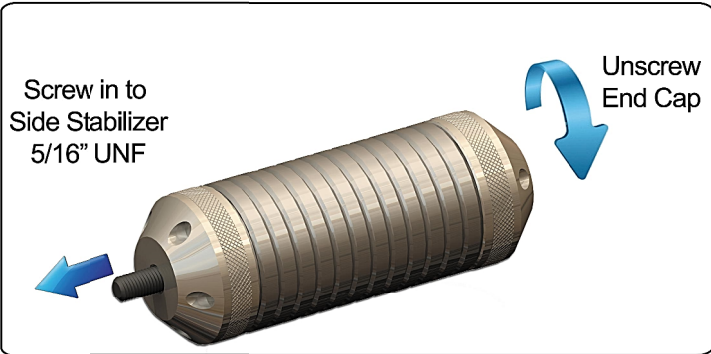

FINE TUNE | YOUR AIM

Only 4.5" Long

The worlds most adjustable weight system

Adjustable from 6.8oz - 22oz

Weight Configurations

Empty Weight = 6.8oz

From 7oz - 11oz

Small Hole Washers