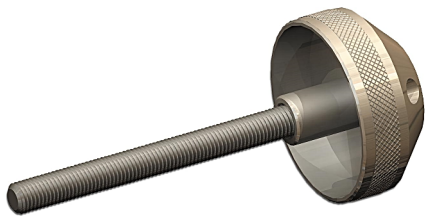

FINE TUNE | YOUR AIM

Only 4.5" Long

The worlds most adjustable weight system

Adjustable from 6.8oz - 22oz

Weight Configurations

Empty Weight = 6.8oz

From 7oz - 11oz

Small Hole Washers

11oz OR More

Big Hole Washers

13 x Washer Type 2 = 11oz Final Weight

UP to 22oz

Small Hole Washers

Big Hole Washers

Small Hole Washer

3 washers = 1oz

Weight Each - 0.34oz  
Quantity - 31  
Total Weight - 10.5oz

Big Hole Washer

Weight Each - 0.3oz  
Quantity - 13  
Total Weight - 4oz

Wing Nut

Weight - 0.3oz  
Quantity - 1

Always ensure care is taken when re attaching screw threads.  
Damage caused by cross threading parts will not be covered by warranty.