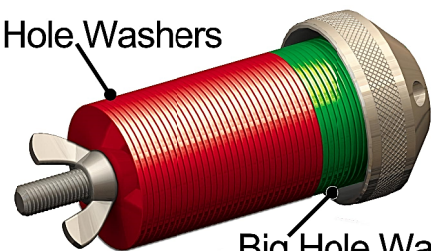

FINE TUNE | YOUR AIM

Only 4.5" Long

The worlds most adjustable weight system

Adjustable from 6.8oz - 22oz

Weight Configurations

Empty Weight = 6.8oz

From 7oz - 11oz

Small Hole Washers

11oz OR More

Big Hole Washers

13 x Washer Type 2 = 11oz Final Weight

UP to 22oz

Small Hole Washers

Big Hole Washers

Small Hole Washer

3 washers = 1oz

Weight Each - 0.34oz  
Quantity - 31  
Total Weight - 10.5oz

Big Hole Washer

Weight Each - 0.3oz  
Quantity - 13  
Total Weight - 4oz

Wing Nut

Weight - 0.3oz  
Quantity - 1

Always ensure care is taken when re attaching screw threads.  
Damage caused by cross threading parts will not be covered by warranty.