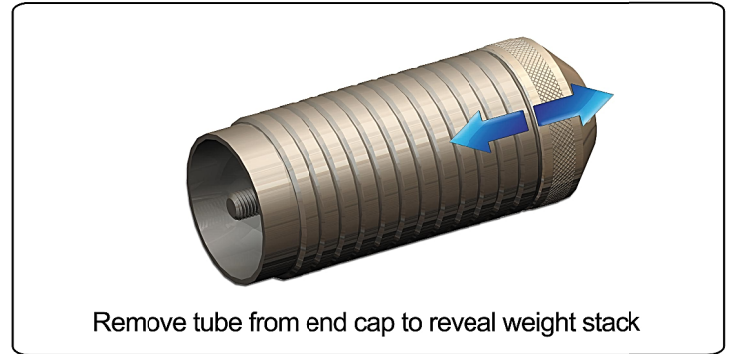

FINE TUNE | YOUR AIM

Only 4.5" Long

The worlds most adjustable weight system

Adjustable from 6.8oz - 22oz

Weight Configurations

Empty Weight = 6.8oz

From 7oz - 11oz

Small Hole Washers